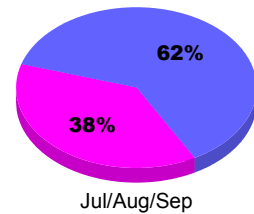

**Membership Results
2010-2011**

**Membership
2009-2010**

Month	Net Memb Goal	Actual New Memb	Actual Dropped Memb	Gain/Loss of Memb	Gain/Loss of Memb
Jul/Aug/Sep	-4	31	-47	-16	-12
Totals	-4	31	-47	-16	-12

Membership Results 2010-2011

Goal, New, Dropped, Gain/Loss

Comparison of Membership Gain/Loss

Current Year Compared to the Previous Year

Gender Comparison 2010-2011

■ Male ■ Female